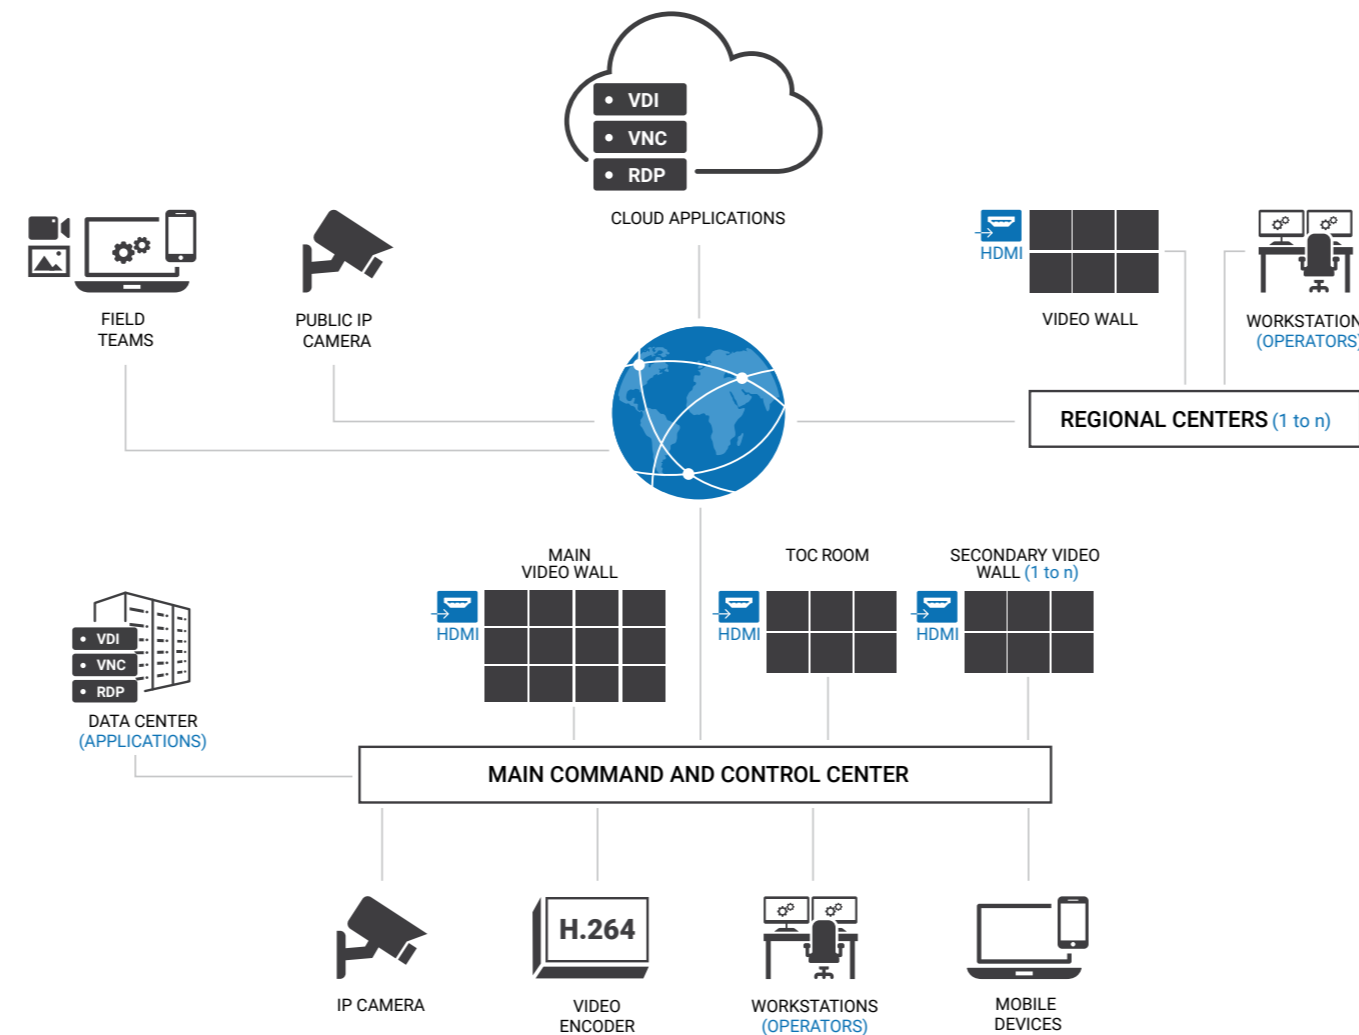

Secure, multi-user platform based on the most stringent security procedures and high levels of encryption, whether in a local network or in remote environments.

Collaboration

Quick and efficient software tool for data handing in content visualization and distribution panels for users allocated in a Command Center, field teams or commercial display panels.

Mobility

Features that allow collaboration between multiple operators and teams physically distributed in different locations and that work on different aspects of a given event

matriXpro Structure OverView:

Features

- Native integration with Virtual Desktop Infrastructure (VDI)
- Workstation remote control (VNC)
- Integrated Videoconferencing Solution - Multi Vis Conference
- Maps application (GIS) with local rendering
- Screen and applications sharing
- Media Server (Videos, Images and PDFs)
- Compatible with Windows, Linux, Mac, iOS and Android operating systems
- Distributed or centralized hardware architecture
- Single Workspace for entire Video Wall or standalone displays
- Desktop Workspace Splitter
- Smart Pointer - Multiple simultaneous mice on the video wall
- On-screen context menu
- Simple drag&drop operation
- Native Terminal Service over RDP
- Native integration with industry leaders' VMS
- Video streaming decoding (HLS/RTSP/RTP)
- Webview - Integrated Web Browser
- HDMI physical input
- Layouts management
- 100% web based User Interface
- iOS and Android User Interface
- Data Encryption and use of certificates for authentication
- Advanced user and group management (LDAP support)
- 3rd party systems API integration
- Audio server for integration with receiver/amplifier
- Support apps (Clock, Weather Forecast)